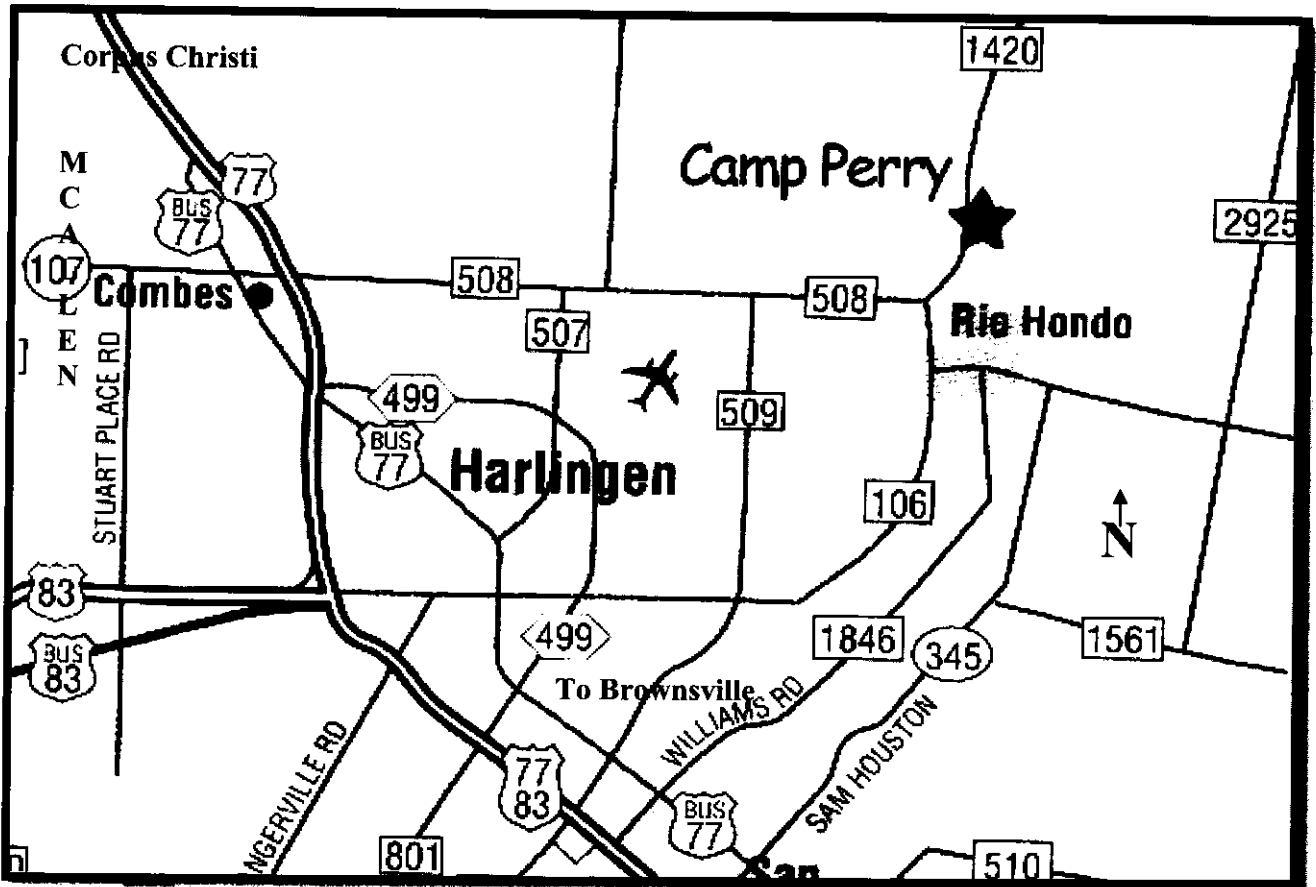

MAP TO CAMP PERRY

DIRECTIONS

Camp Charles F. Perry
19980 FM 1420
Rio Hondo, Texas 78583
(NOT A MAILING ADDRESS)

To reach Camp Perry from 77 Northbound:
Exit FM 508, East on 508 towards Rio Hondo, and approximately 7.2 miles.
Turn North on FM 1420
Camp will be approximately 2 miles on the right

To reach Camp Perry from 77 Southbound:
Exit FM 508, East under the over pass, on 508 towards Rio Hondo, approximately
7.2 miles.
Turn North on FM 1420